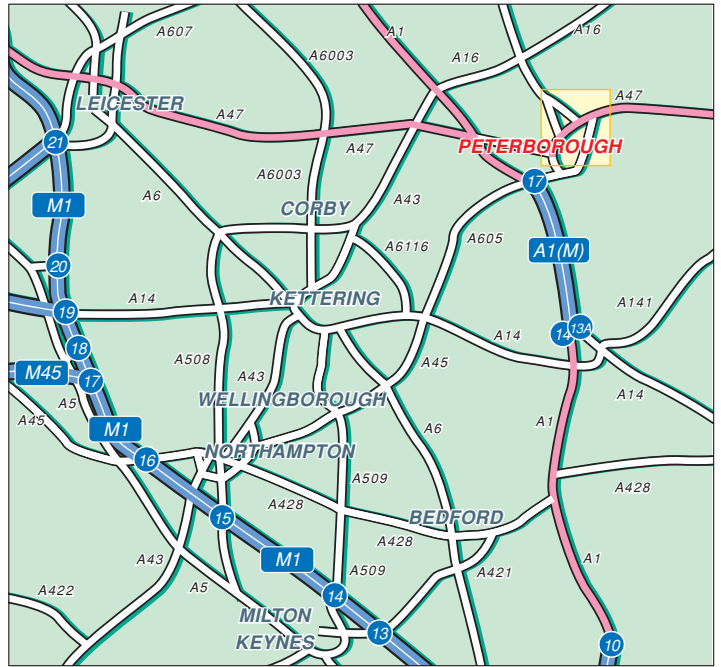

Leading learning and skills

Stuart House
St John's Street
Peterborough
PE1 5DD

Tel: 0845 019 4165

www.lsc.gov.uk/regions/EastofEngland

Public Transport

By Rail - Peterborough Station is approximately 5 minutes by taxi.

By Air - Stansted Airport (M11 junction 8) is approximately 60 minutes drive away.